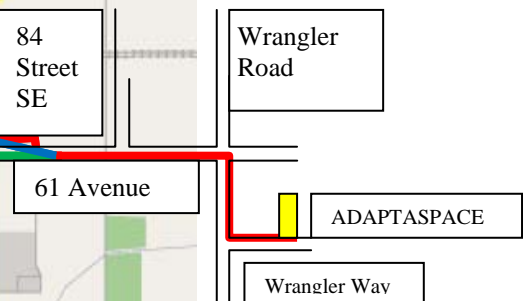

DIRECTIONS TO ADAPTASPACE

From Airport:

Exit Airport to Barlow South (right at 1st traffic light)
 Turn left (east) on McKnight (next traffic light)
 Turn right (south) on Garden Rd / Range Rd 285
 Turn right (west) on 17 Avenue / Twp Rd 242
 Turn left (south) on 84 Street
 Turn left (east) on 61 Avenue
 Turn right (south - 1st street) on Wrangler Road
 Turn left (east - 1st street) on Wrangler Way
 Adaptaspace is 2nd building on the left

From Downtown:

Take 9th Avenue South towards the east
 Continue east onto 17th Avenue
 Turn right (south) on 84 Street
 Turn left (east) on 61 Avenue
 Turn right (south - 1st street) on Wrangler Road
 Turn left (east - 1st street) on Wrangler Way
 Adaptaspace is 2nd building on the left

From the South West:

Take Glenmore trail towards the east
 Turn left (north) on 84 Street
 Turn right (east) on 61 Avenue
 Turn right (south - 1st street) on Wrangler Road
 Turn left (east - 1st street) on Wrangler Way
 Adaptaspace is 2nd building on the left